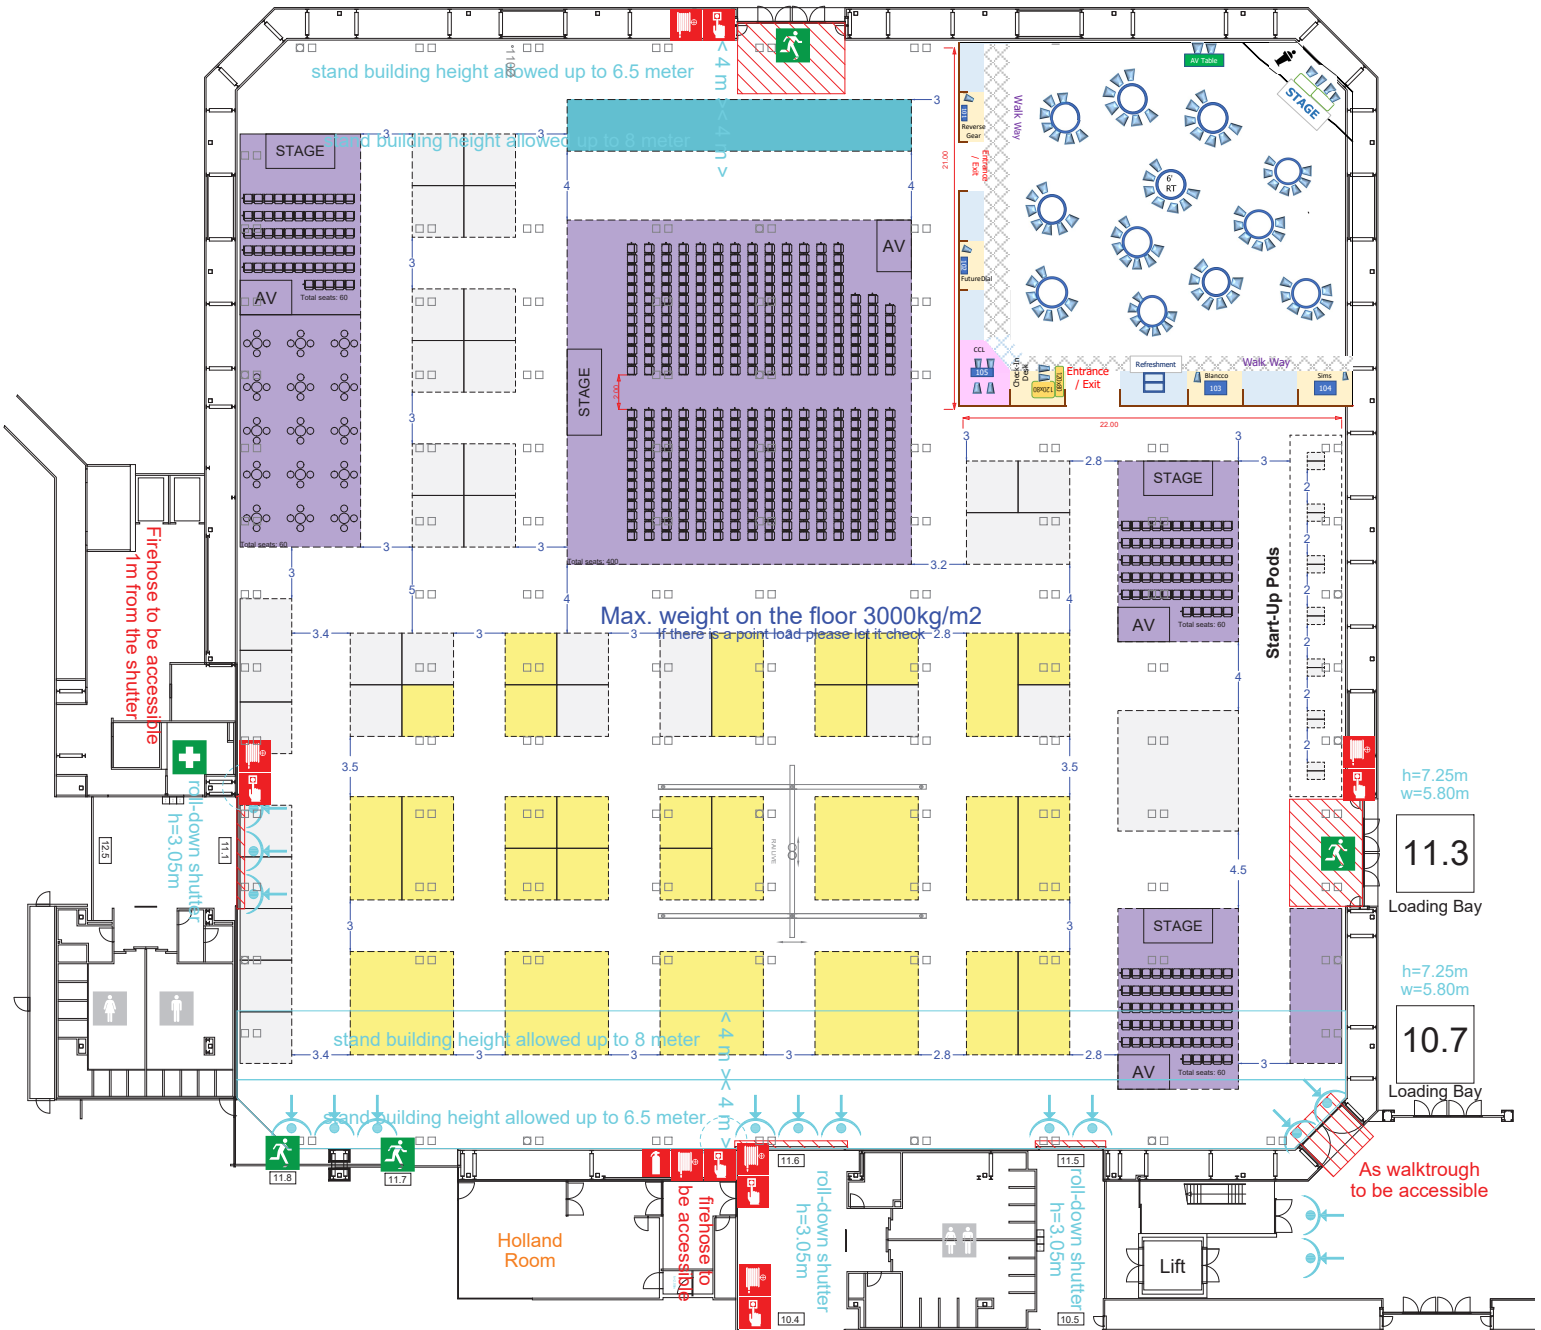

HDWEU 2022

22 - 23 June 2022

HALL 11 00

h=7.25m
w=5.80m

11.2

Loading Bay

h=7.25m
w=5.80m

11.3

Loading Bay

h=7.25m
w=5.80m

10.7

Loading Bay