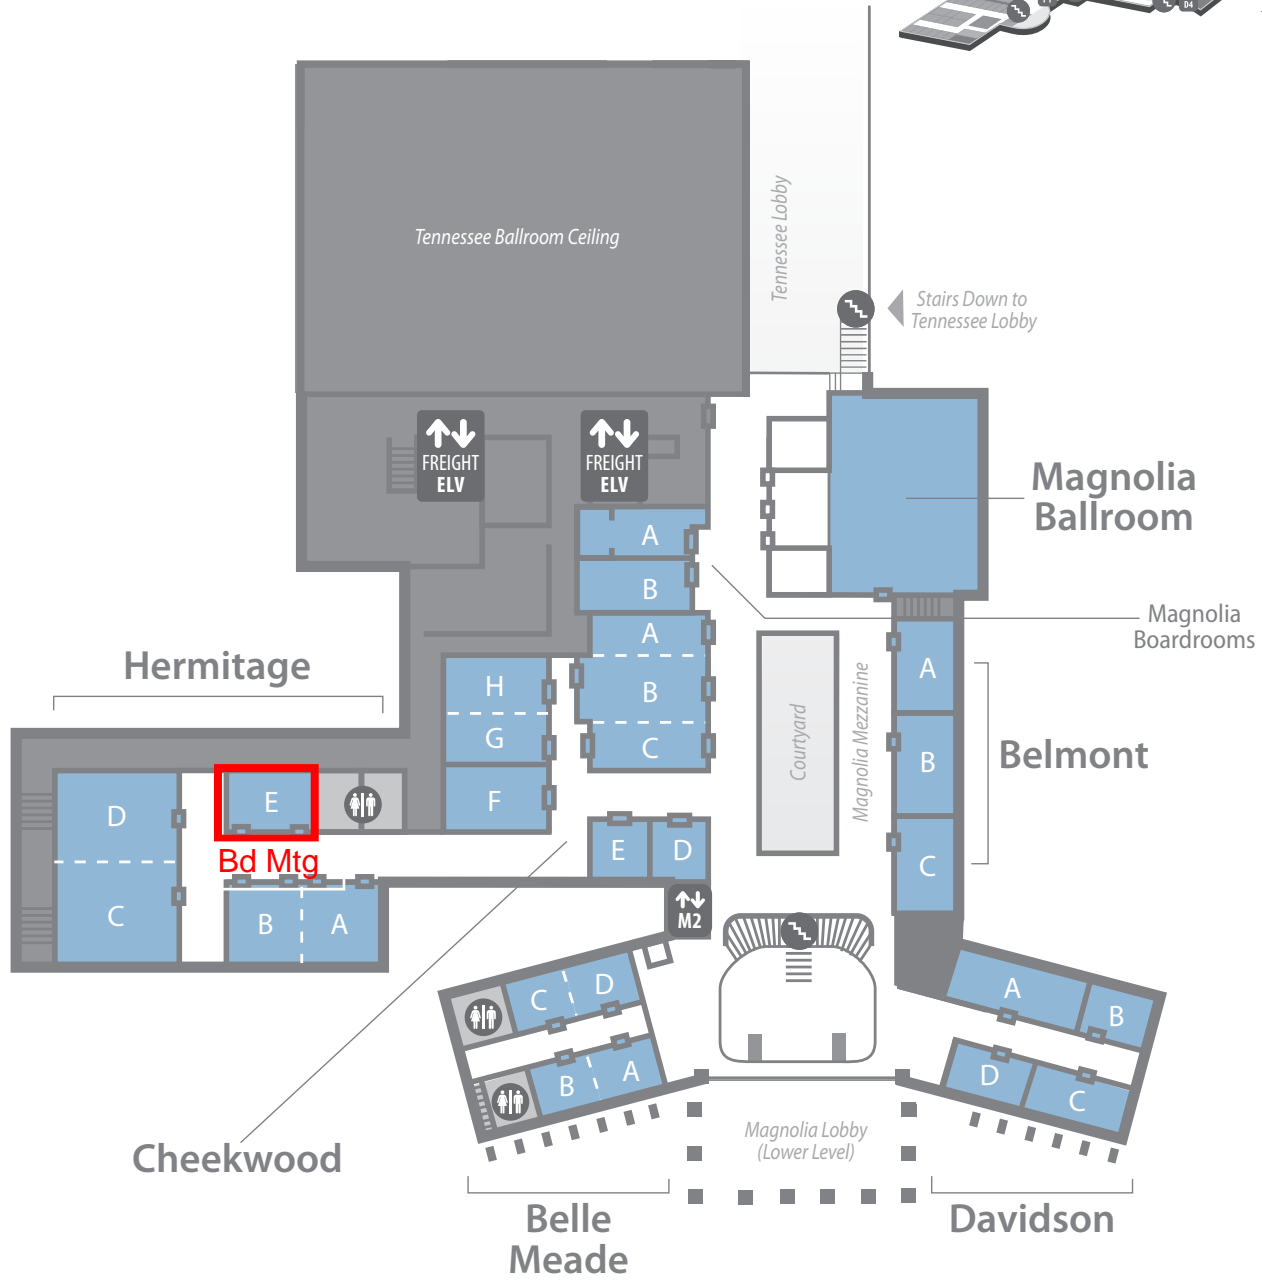

CONVENTION CENTER | LEVEL M
 Magnolia Mezzanine

- KEY**
- Restrooms
 - Elevator
 - Vehicle Access
 - Stairs
 - Escalator
 - Load In Doors
 - Registrars
 - Service Ar

Photograph: Hermitage C/D

Delta Mezzanine & Delta Island Meeting Rooms

FOOD & DRINK

- C1 Cascades American Café
- C2 Wasabi's Sushi Bar
- C3 Solario Cantina (Lower Level)
- C4 Ravello (Lower Level)
- C5 Conservatory Café
- C6 Bravo Gelato
- C7 Fuse Sports Bar
- C8 Jack Daniel's
- C9 Findley's
- C10 Stax Burgers

- M1 Paisano's Pizzeria & Vino
- M2 Old Hickory Steakhouse
- M3 The Falls
- M4 Conservatory Wine Bar (Lower Level)
- M5 Library Lounge
- M6 Cocoa Bean Coffee House
- M7 American Craft Tavern
- M8 Delta Marketplace
- M9 Carvel / Auntie Anne's
- M10 Cinnabon

EVENT LOCATIONS

- E1 Crystal Gazebo
- E2 Lion's Head Fountain
- E3 Magnolia Courtyard
- E4 Delta Pavilion
- E5 Delta Landing
- E6 Water's Edge

YOUR GUIDE TO GAYLORD OPRYLAND'S Convention Center, Meeting & Exhibition Space