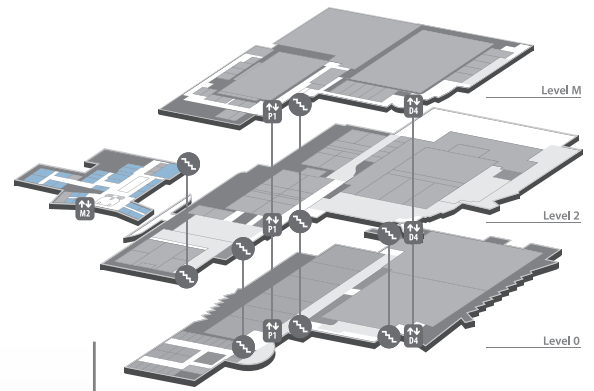

CONVENTION CENTER | LEVEL M
 Magnolia Mezzanine

- KEY**
- Restrooms
 - Elevator
 - Vehicle Access
 - Stairs
 - Escalator
 - Load In Doors
 - Registrars
 - Service Ar

Photograph: Hermitage C/D

Delta Mezzanine & Delta Island Meeting Rooms

- M1 Paisano's Pizzeria & Vino
- M2 Old Hickory Steakhouse
- M3 The Falls
- M4 Conservatory Wine Bar (Lower Level)
- M5 Library Lounge
- M6 Cocoa Bean Coffee House
- M7 American Craft Tavern
- M8 Delta Marketplace
- M9 Carvel / Auntie Anne's
- M10 Cinnabon