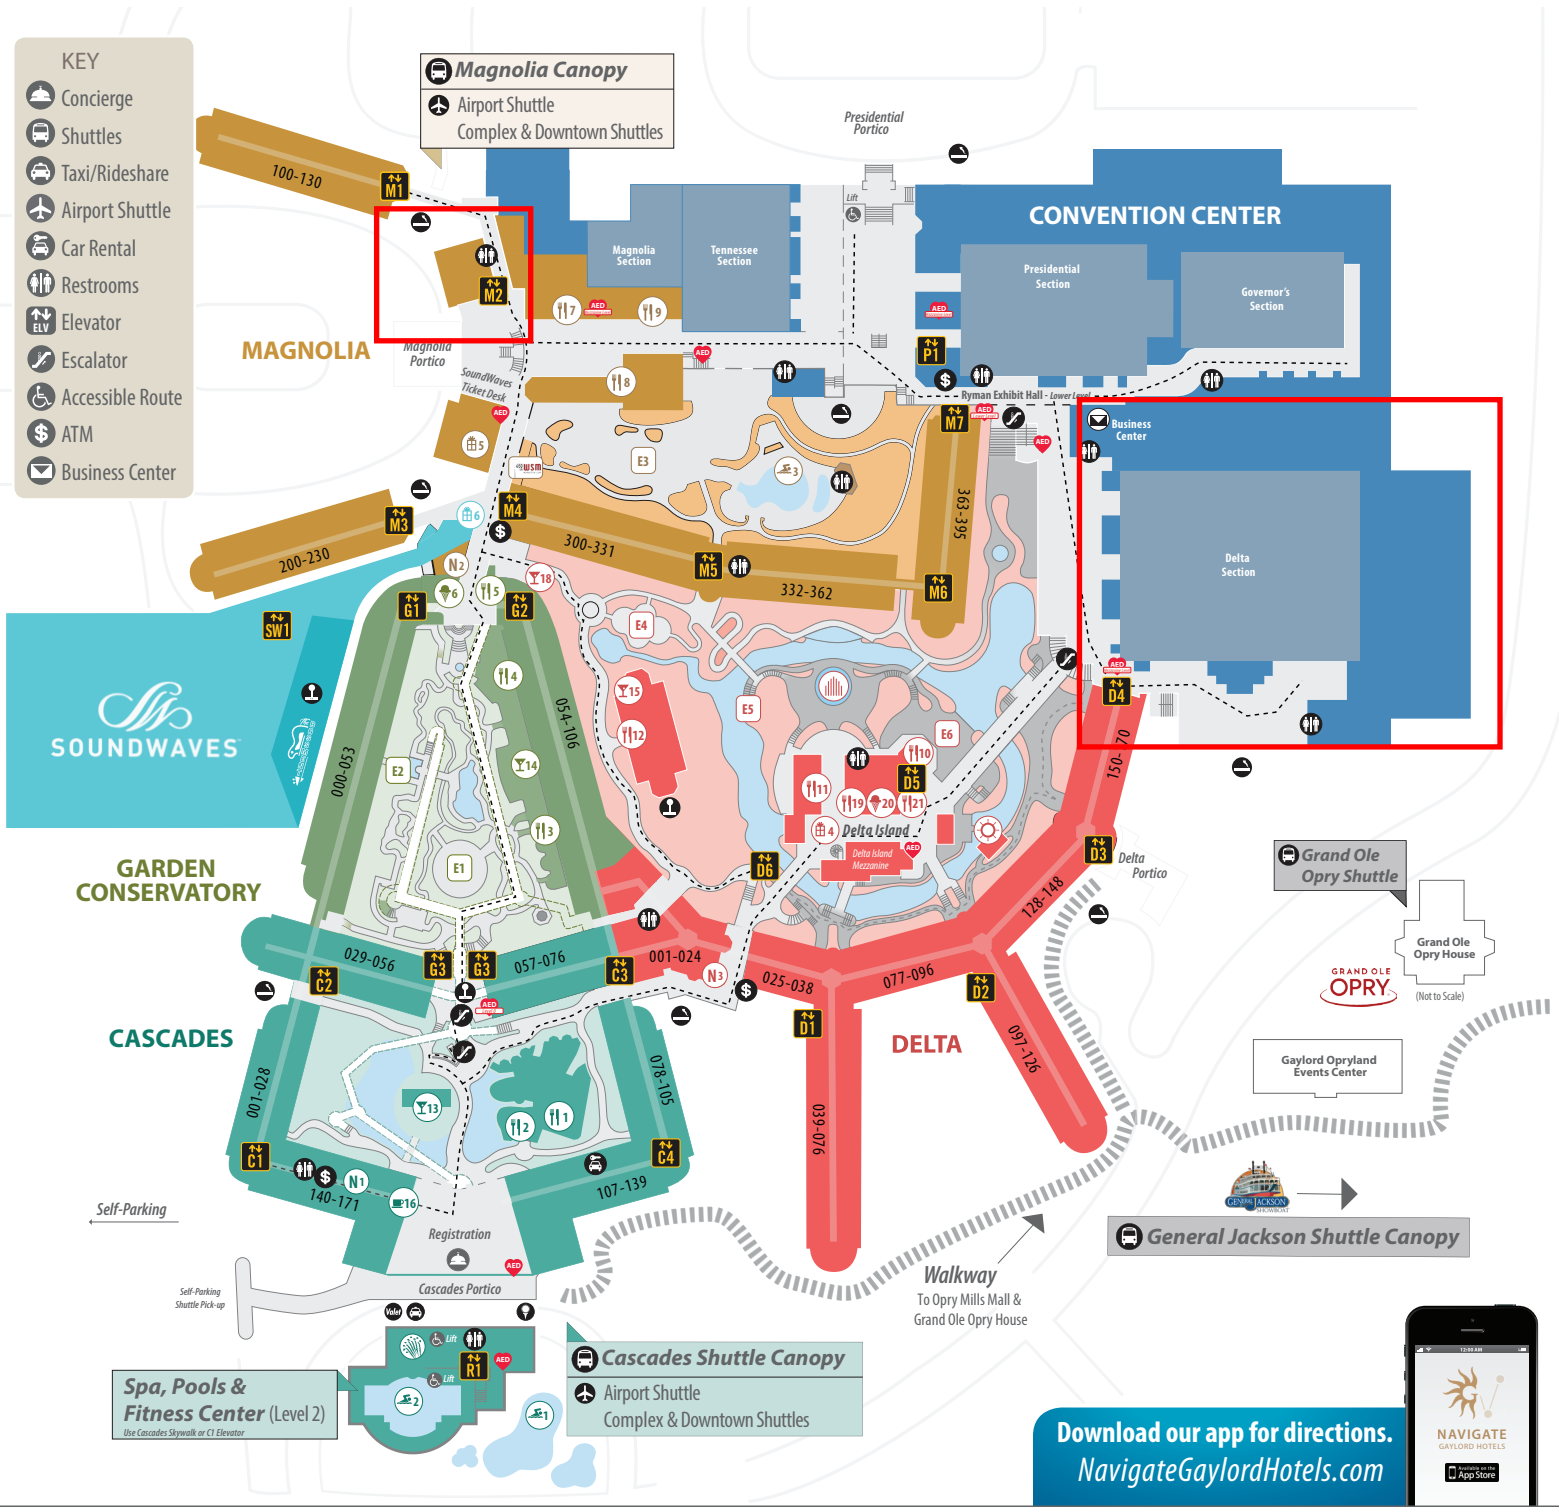

1. **KEY**
2. Concierge
   - Shuttles
   - Taxi/Rideshare
   - Airport Shuttle
   - Car Rental
   - Restrooms
   - Elevator
   - Escalator
   - Accessible Route
   - ATM
   - Business Center

Download our app for directions.
NavigateGaylordHotels.com

FOOD & DRINK

- C1 Cascades American Café
- C2 Wasabi's Sushi Bar
- C3 Solario Cantina (Lower Level)
- C4 Ravello (Lower Level)
- C5 Conservatory Café
- C6 Bravo Gelato
- C7 Fuse Sports Bar
- C8 Jack Daniel's
- C9 Findley's
- C10 Stax Burgers

- M1 Paisano's Pizzeria & Vino
- M2 Old Hickory Steakhouse
- M3 The Falls
- M4 Conservatory Wine Bar (Lower Level)
- M5 Library Lounge
- M6 Cocoa Bean Coffee House
- M7 American Craft Tavern
- M8 Delta Marketplace
- M9 Carvel / Auntie Anne's
- M10 Cinnabon

RECREATION

- R1 Spa & Fitness Center (Level 2)
- R2 Cascades Outdoor Pool (Access through Spa)
- R3 Indoor Pool (Access through Spa)
- R4 SoundWaves (Resort Water Attraction)
- R5 Magnolia Outdoor Pool
- R6 Delta Riverboats
- R7 Delta Fountain Show
- R8 Gaylord Springs Golf Pick-Up
- R9 Arcades (Cascades Lower Level and The Bass-ment at SoundWaves)
- R10 WSM 650 AM

SHOPPING

- S1 Cascades Necessities
- S2 Magnolia Necessities
- S3 Magnolia Shops
  - Swarovski
  - Savannah's
  - Cowboys & Angels
- S4 SoundWaves Signature Store

- N1 Delta Necessities
- N2 Delta Island Shops
  - The Opry Shop
  - Johnston & Murphy
  - Amelia's Boutique
  - Kids' Korral

EVENT LOCATIONS

- E1 Crystal Gazebo
- E2 Lion's Head Fountain
- E3 Magnolia Courtyard
- E4 Delta Pavilion
- E5 Delta Landing
- E6 Water's Edge