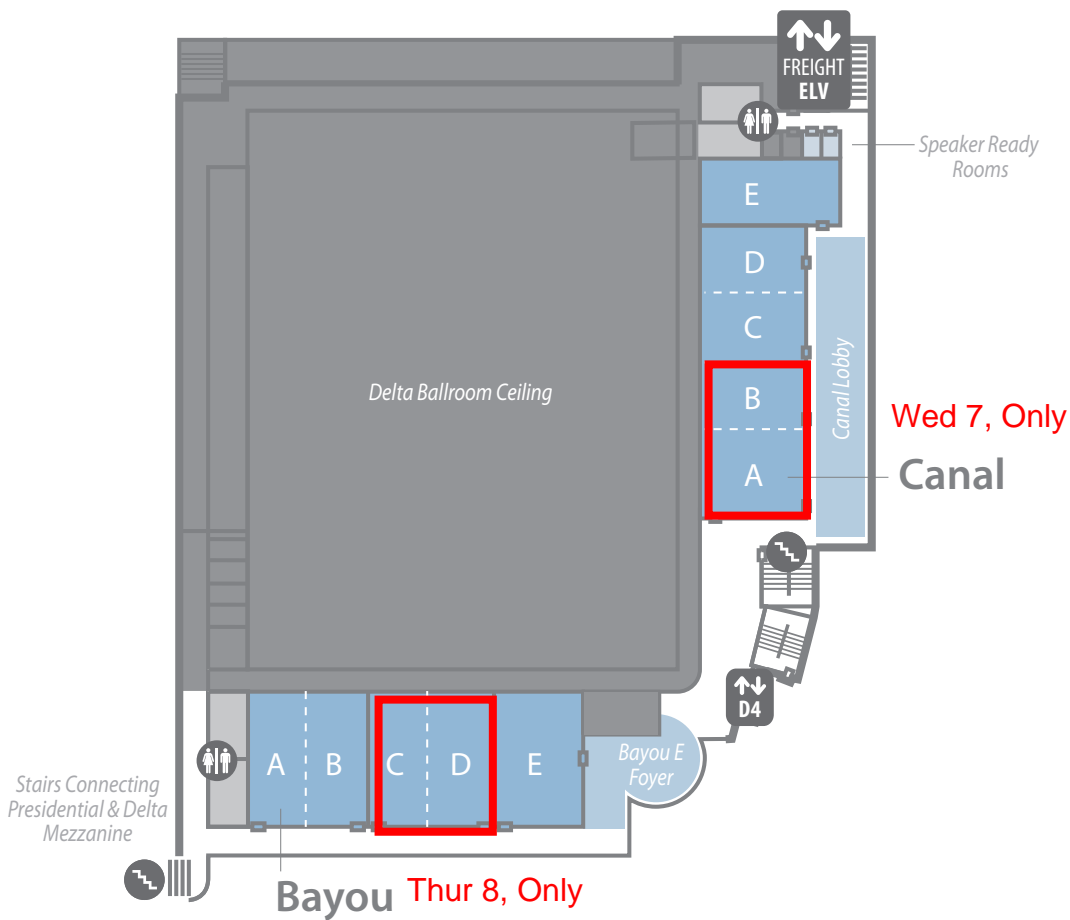

CONVENTION CENTER | LEVEL M
 Magnolia Mezzanine

- KEY**
- Restrooms
 - Elevator
 - Vehicle Access
 - Stairs
 - Escalator
 - Load In Doors
 - Registrars
 - Service Ar

Photograph: Hermitage C/D

Delta Mezzanine & Delta Island Meeting Rooms

FOOD & DRINK

- C1 Cascades American Café
- C2 Wasabi's Sushi Bar
- C3 Solario Cantina (Lower Level)
- C4 Ravello (Lower Level)
- C5 Conservatory Café
- C6 Bravo Gelato
- C7 Fuse Sports Bar
- C8 Jack Daniel's
- C9 Findley's
- C10 Stax Burgers

- M1 Paisano's Pizzeria & Vino
- M2 Old Hickory Steakhouse
- M3 The Falls
- M4 Conservatory Wine Bar (Lower Level)
- M5 Library Lounge
- M6 Cocoa Bean Coffee House
- M7 American Craft Tavern
- M8 Delta Marketplace
- M9 Carvel / Auntie Anne's
- M10 Cinnabon

EVENT LOCATIONS

- E1 Crystal Gazebo
- E2 Lion's Head Fountain
- E3 Magnolia Courtyard
- E4 Delta Pavilion
- E5 Delta Landing
- E6 Water's Edge

YOUR GUIDE TO GAYLORD OPRYLAND'S Convention Center, Meeting & Exhibition Space