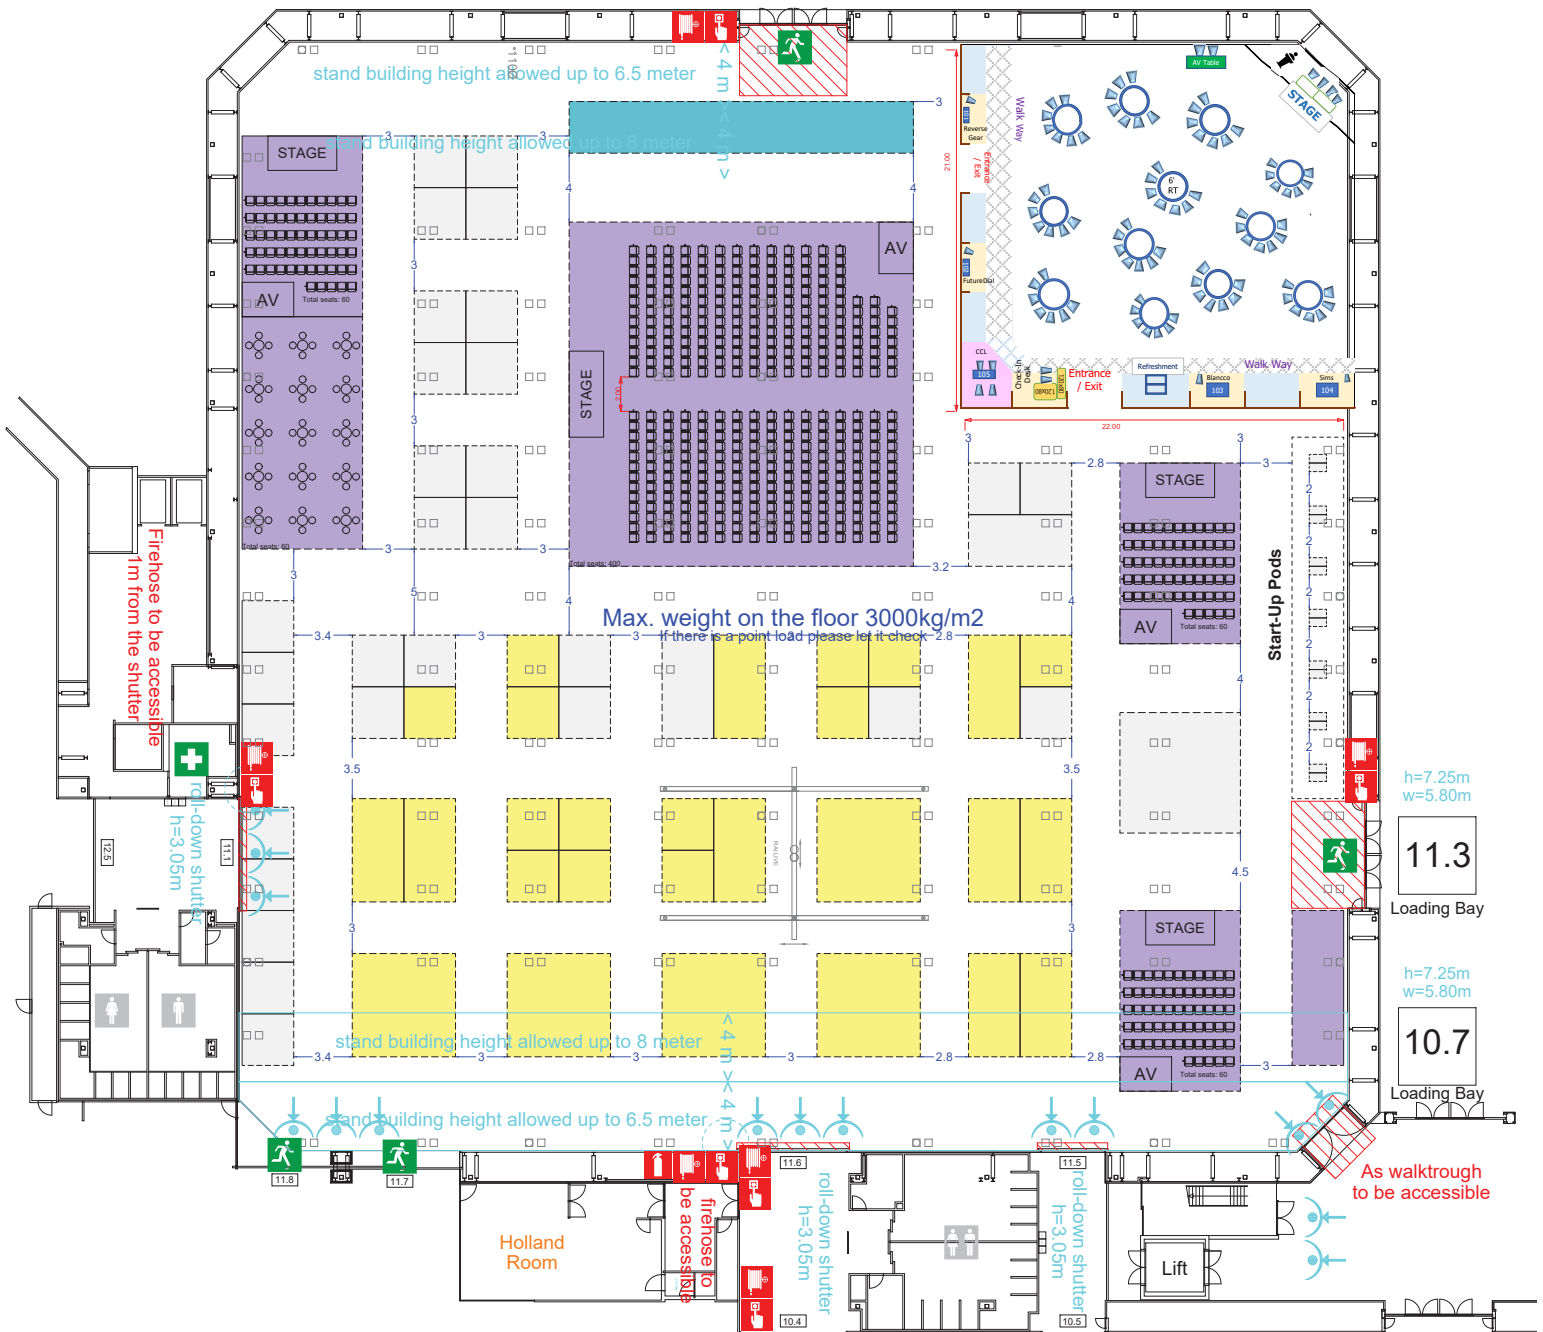

HDWEU 2022

22 - 23 June 2022

HALL 11 00

h=7.25m
w=5.80m

11.2

Loading Bay